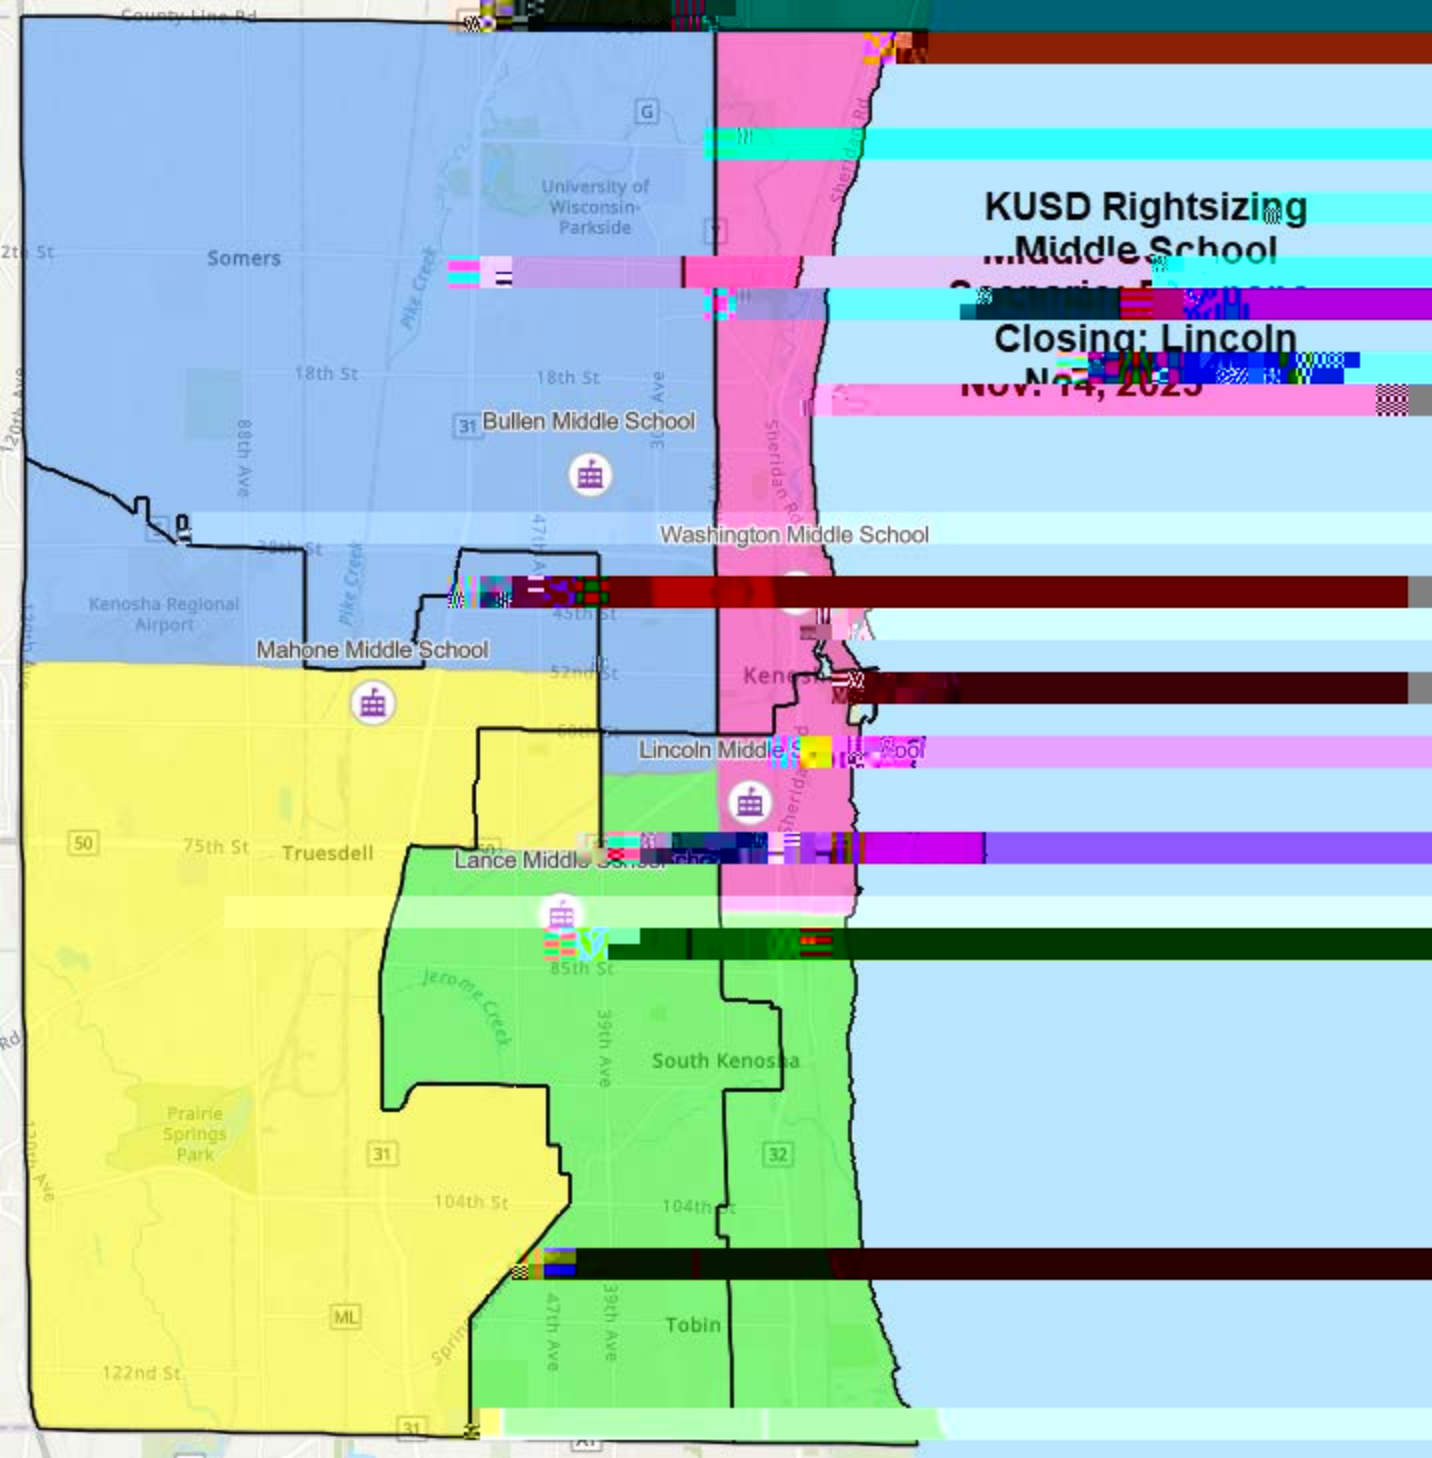

**Elementary School  
Closing Scenario: Strawberry  
Closing: EBSOLA-CA,  
Jefferson, McKinley,  
Bernon  
Nov. 14, 2023**

# KUSD Rightsizing Elementary School Scenario: Cherry Closing: Grant, and Vernon

Conversion FRSOLA  
CA & Washington  
PK-8 School at the  
FRSOLA Building

KUSD Realigning

Middle School

Scenario: Cherry

CA & Washington  
PK-8 School at the  
EBSOLA Building  
Nov. 14, 2023

**KUSD Rightsizing  
...Middle School**

**Closing: Lincoln  
Nov. 14, 2025**

Somers

University of Wisconsin-Parkside

Bullen Middle School

Washington Middle School

Mahone Middle School

Lincoln Middle School

South Kenosha

Tob

**KUSD Rights**  
**Bradford High School**  
**Scenario: Orange**  
**Closing: Reuther**  
**Nov. 14, 2023**