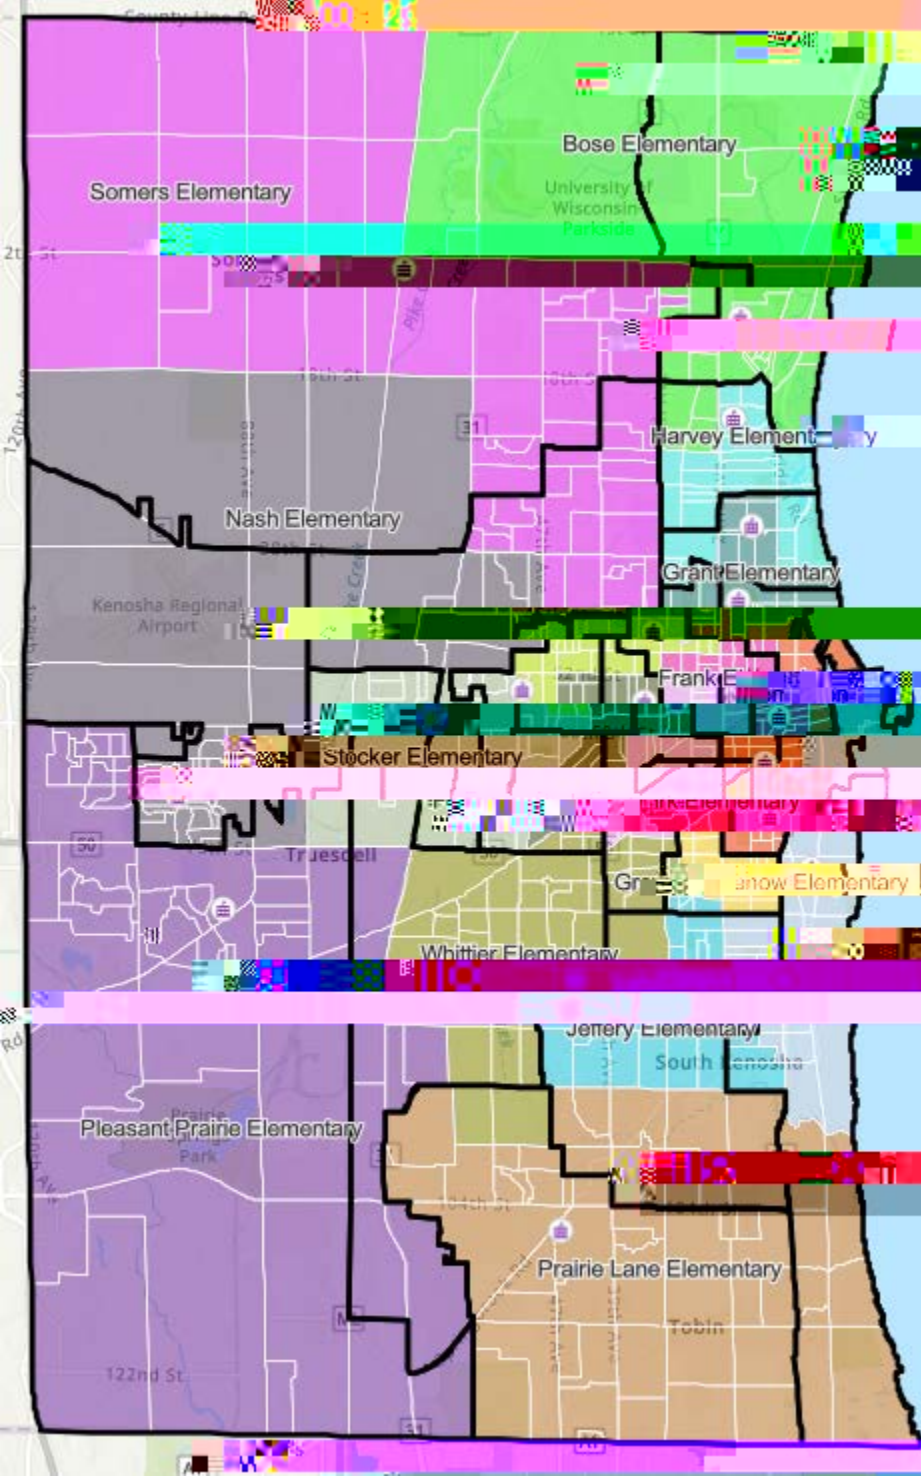

# KUSD Rightsizing Elementary School

Scenario: Grape  
Closing: EBSOLA-CA,  
Jefferson, M,  
Stocker and Vernoh

Nov. 14, 2023

KUSD Right Sizing

Clustering: EBSOLA-C

McKinley, and Vernon  
Nov. 14, 2023

Somers

Kenosh

Prairie Springs Park

South Kenosha

Tobin

122nd St

50

12000 Ave

Rd

**Elementary School  
Closing Scenario: Strawberry  
Closing: EBSOLA-CA,  
Jefferson, McKinley,  
Bernon  
Nov. 14, 2023**

85th St

104th St

104th St

88th Ave

30th Ave

47th Ave

45th St

52nd St