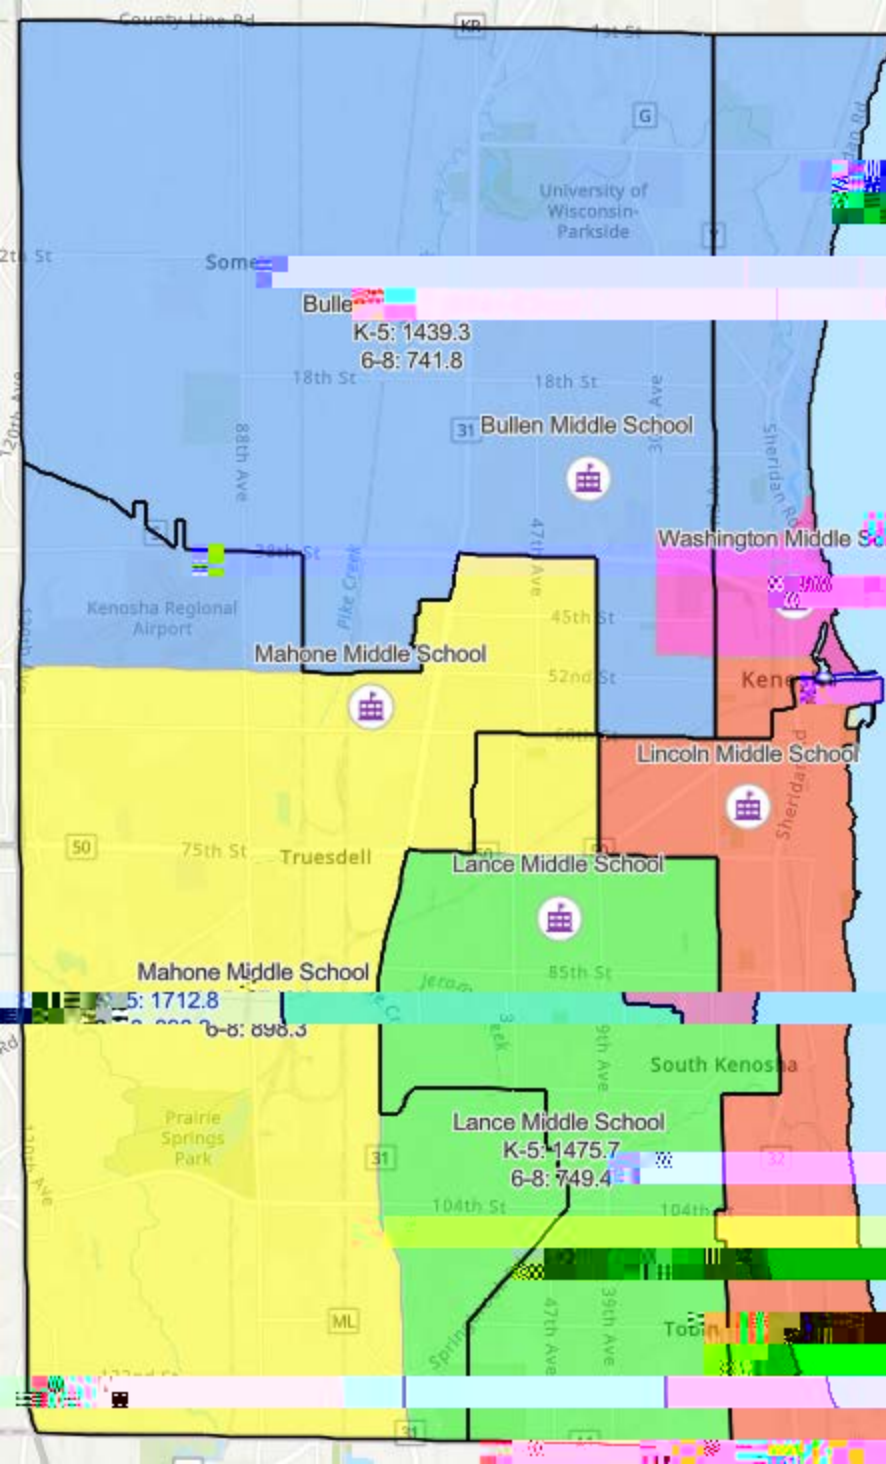

**Elementary School  
Closing Scenario: Strawberry  
Closing: EBSOLA-CA,  
Jefferson, McKinley,  
Bernon  
Nov. 14, 2023**

# KUSD Rightsizing Elementary School Scenario: Cherry Closing: Grant, and Vernon

Conversion FRSOLA  
CA & Washington  
PK-8 School at the  
FRSOLA Building

KUSD Realigning

Middle School

Scenario: Cherry

CA & Washington  
PK-8 School at the  
EBSOLA Building  
Nov. 14, 2023

**KUSD Rightsizing  
...Middle School**

**Closing: Lincoln  
Nov. 14, 2025**

Somers

University of Wisconsin-Parkside

Bullen Middle School

Washington Middle School

Mahone Middle School

Lincoln Middle School