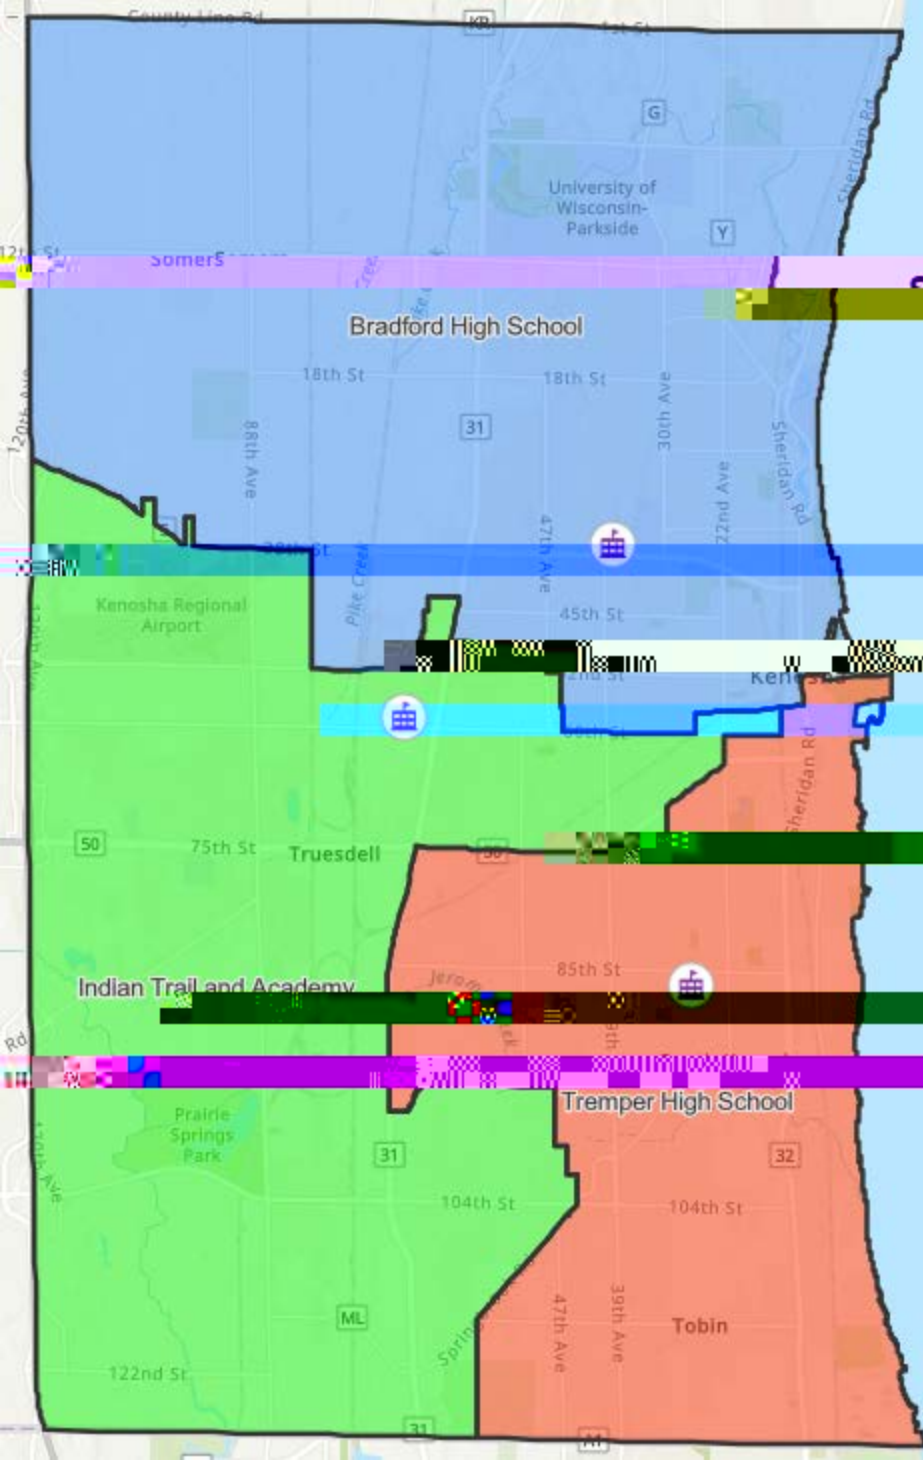

85th St

104th St

104th St

88th Ave

30th Ave

47th Ave

45th St

52nd St

ML

31

**K11SD Boundary,  
Middle School  
Scenario: Mango  
Closing: Washington  
Nov. 14, 2023**

31 Bullen Middle School

Washington Middle School

Mahone Middle School

Lincoln Middle School

Lance Middle School

South Kenosha

Tob

**KUSD Rights**  
**Bradford High School**  
**Scenario: Orange**  
**Closing: Reuther**  
**Nov. 14, 2023**