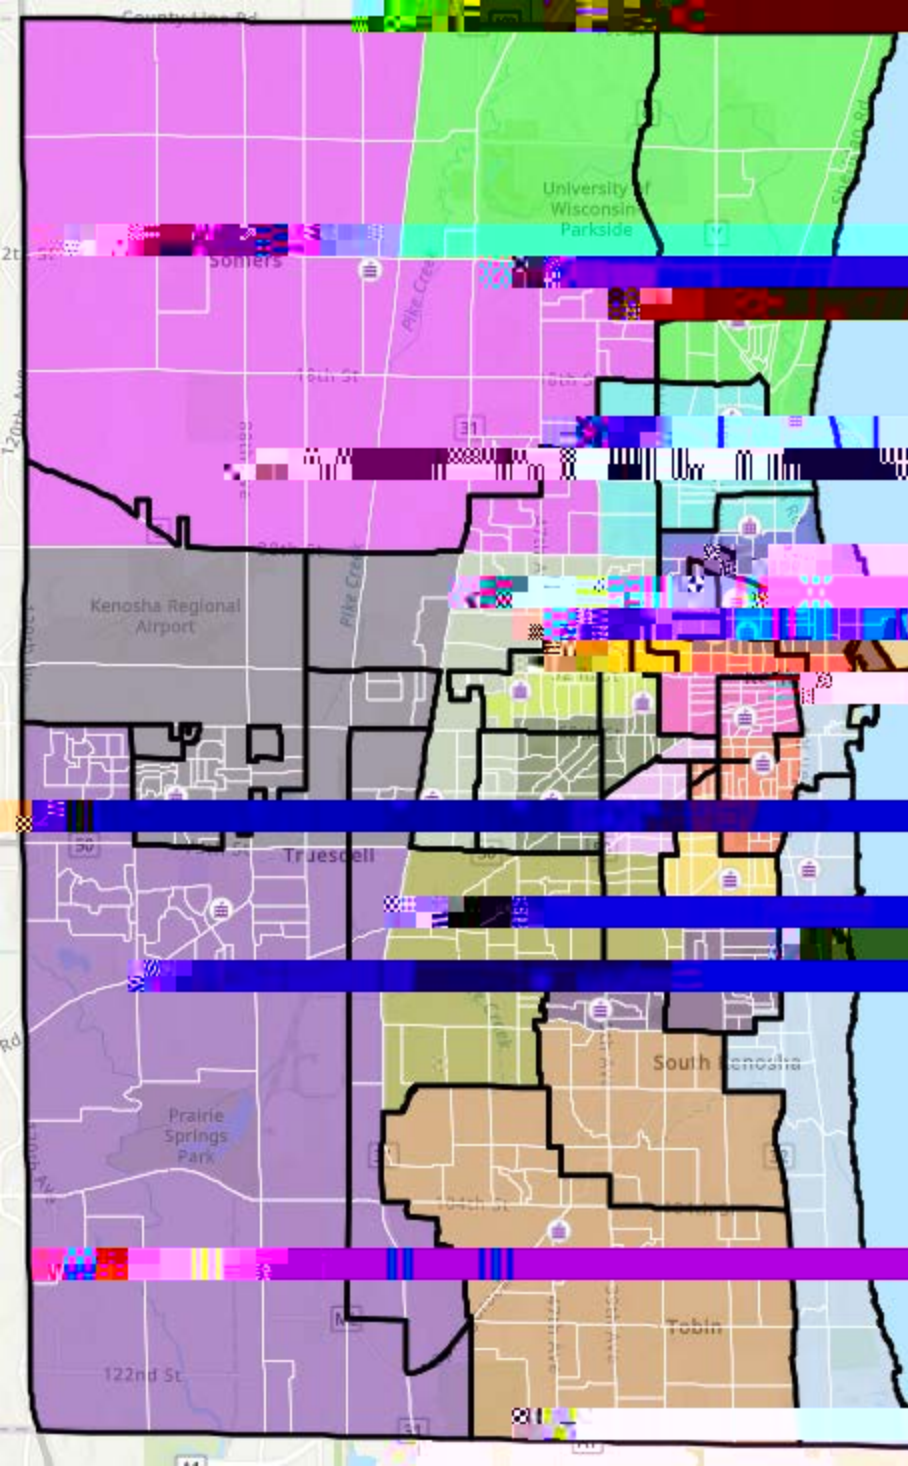

# KUSD Rightsizing Elementary School

Scenario: Grape  
Closing: EBSOLA-CA,  
Jefferson, M,  
Stocker and Vernoh

Nov. 14, 2023

KUSD Right Sizing

Clustering: EBSOLA-C

McKinley, and Vernon  
Nov. 14, 2023

Somers

Kenosh

Prairie Springs Park

South Kenosha

Tobin

122nd St

50

12000 Ave

Rd

**Elementary School  
Closing Scenario: Strawberry  
Closing: EBSOLA-CA,  
Jefferson, McKinley,  
Bernon  
Nov. 14, 2023**

85th St

104th St

104th St

88th Ave

30th Ave

47th Ave

45th St

52nd St