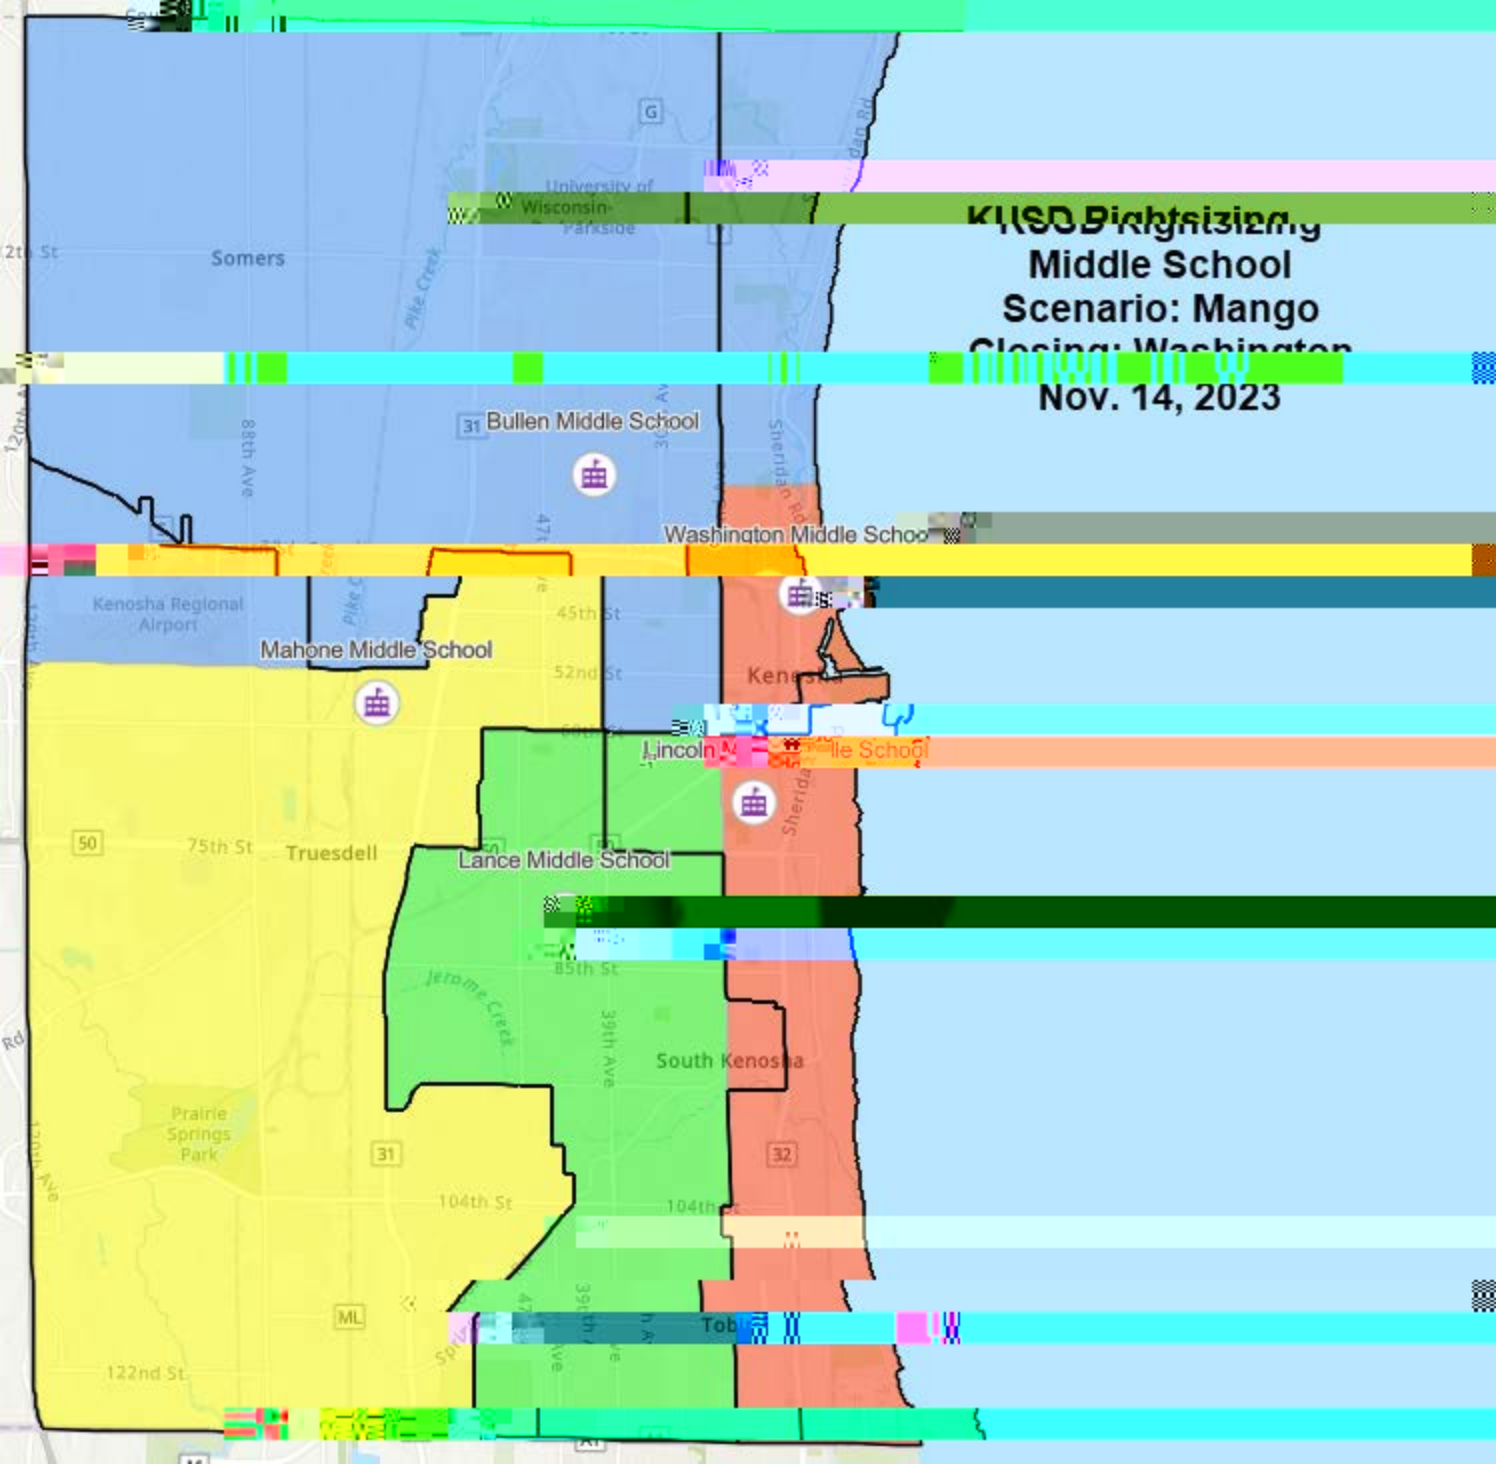

ML

31

**K11SD Boundary,  
Middle School  
Scenario: Mango  
Closing: Washington  
Nov. 14, 2023**

31 Bullen Middle School

Washington Middle School

Mahone Middle School

Lincoln Middle School

Lance Middle School